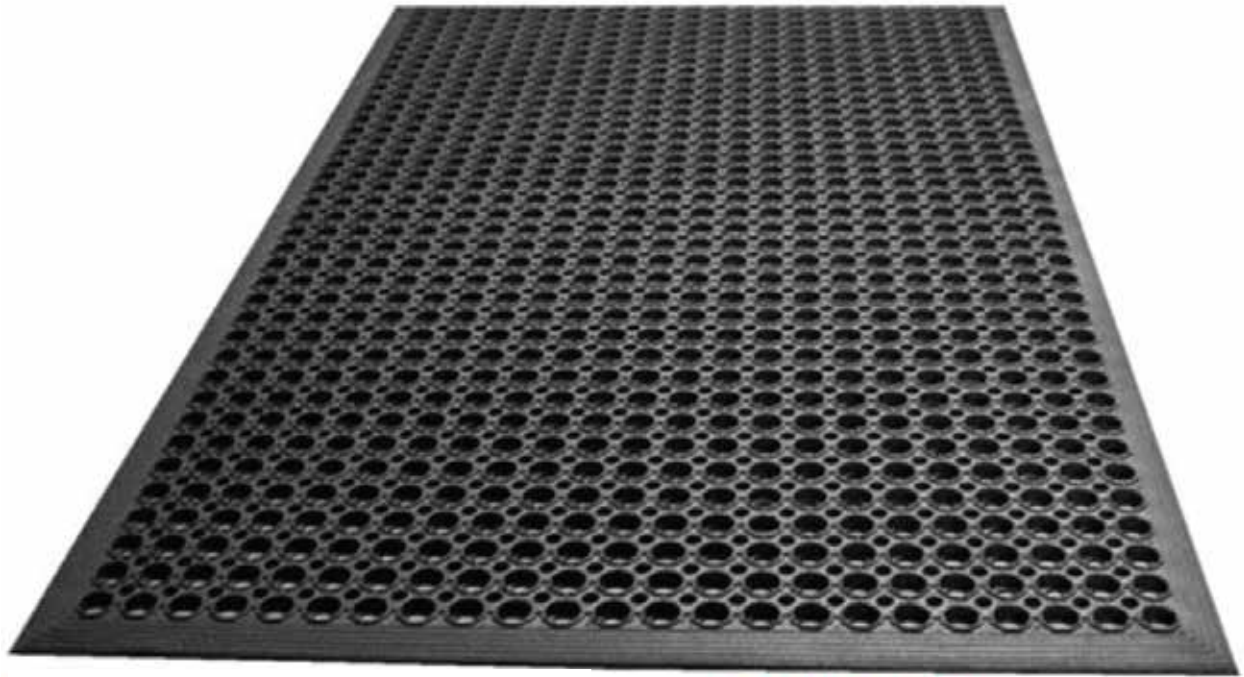

**STOCK AVAILABLE**

**HOLLOW MAT**  
**400 X 600 X 22MM**  
**450 X 750 X 22MM**  
**1000 X 500 X 22MM**  
**800 X 1200 X 22MM**  
**1000 X 1500 X 22MM**  
**1MTR X 7.5MTR X 22MM**

**FLOORING**  
**MATS DUBAI**

**FLOORING  
MATS DUBAI**

Bubble mat  
75 x 45 cm

Capsule scrapper mat  
60 x 90 cm

Stud mat  
60 x 100 cm

**FLOORING**  
**MATS DUBAI**

**RAMP MAT**  
**600 X 900 X 14 MM**  
**900 X 1500 X 14 MM**  
**900 X 2980 X 14 MM**  
**STOCK AVAILABLE**

 **FLOORING**  
**MATS DUBAI**

**GYM MAT**  
**1MTR X 1MTR X 17MM**  
**STOCK AVAILABLE**

**FLOORING**  
**MATS DUBAI**

**SOLID TOP**  
**900 X 900 X 16MM**  
**STOCK AVAILABLE**

 **FLOORING**  
**MATS DUBAI**

Available

A rectangular doormat with a light brown, textured surface. It features a dark brown border with a repeating scrollwork pattern. A white rectangular label is centered on the mat.

75 x 120

A rectangular doormat with a light brown, textured surface. It features a dark brown border with a repeating horizontal stripe pattern. The word "WELCOME" is embossed in the center in a stylized, dark brown font. A white rectangular label is centered on the mat.