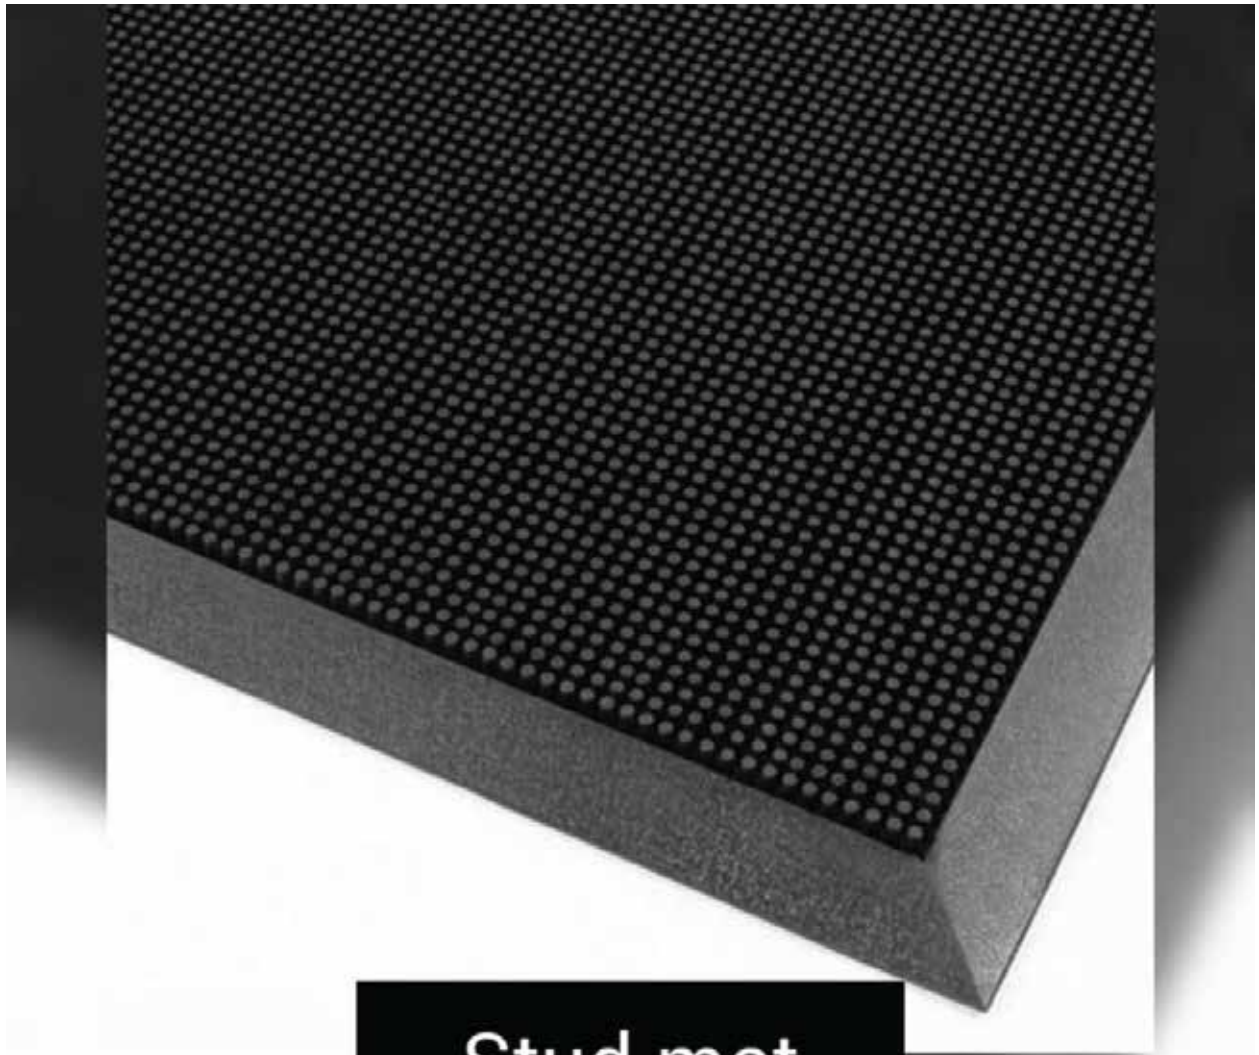

**FLOORING  
MATS DUBAI**

Bubble mat  
75 x 45 cm

Capsule scrapper mat  
60 x 90 cm

Stud mat  
60 x 100 cm

**FLOORING**  
**MATS DUBAI**

**RAMP MAT**  
**600 X 900 X 14 MM**  
**900 X 1500 X 14 MM**  
**900 X 2980 X 14 MM**  
**STOCK AVAILABLE**

Available

A rectangular doormat with a light brown, textured surface. It features a dark brown border with a repeating scrollwork pattern. A white rectangular label is centered on the mat.

75 x 120

A rectangular doormat with a light brown, textured surface. It features a dark brown border with a repeating horizontal stripe pattern. The word "WELCOME" is embossed in the center in a stylized, dark brown font. A white rectangular label is centered on the mat.