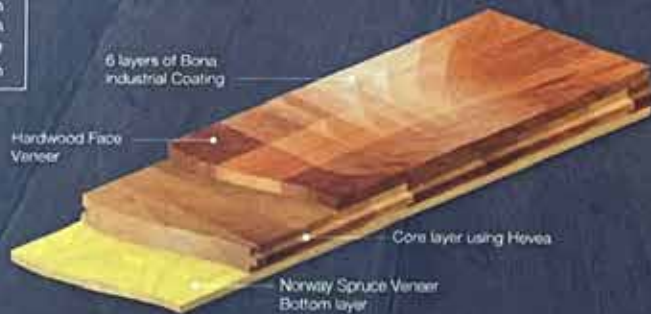

IVORY COUNTRY

GREEN TEA COUNTRY

Engineered to perfection

Parmala wideboard hardwood flooring is engineered with a three layer bonded cross-ply construction. This proven design gives excellent dimensional stability. The top layer is 3.5mm solid hardwood, pre-finished with six coats of Bona scratch resistant finish for maximum durability. It is able to be re-coated and re-sanded just like conventional solid floorboards. The middle layer is made from solid plantation grown Hevea to provide a dimensionally stable core. The bottom layer is made from a softwood veneer, which further stabilises the flooring and provides a total floor thickness of 14mm.

Oak variants are engineered with a tongue and groove locking system for a precise fit and Australian species are supplied with a convenient 5G-LOC system joint for easy installation.

Face layer:	3.5mm +/- 0.5mm
Core layer:	8.8mm +/- 0.2mm
Bottom layer:	2.0mm +/- 0.1mm
Total:	14.3mm +/- 0.8mm